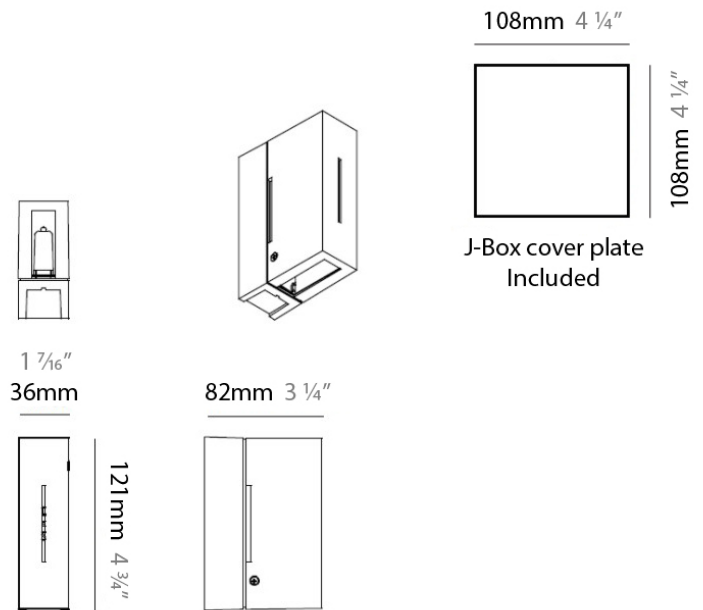

BLOC SURFACE

D93045

PROJECT	
TYPE	
NOTES	
QUANTITY	
DATE	

GENERAL

Series: Bloc
Brand: Milan
Division: Design
Mounting Type: Surface
Mounting Location: Wall
Subcategory: Ambient

PHYSICAL

Shape: Rectangle
Length (mm): 110
Length (in): 4 ⁵/₁₆
Height (mm): 121
Height (in): 4 ³/₄
Extension (mm): 96
Extension (in): 3 ³/₄
Light Distribution: Indirect
Weight (kg): 0.5
Weight (lbs): 1
Fixture Material: Metal

ELECTRICAL

Number of Lamps: 1
Lamp Type: LED Retrofit
Lamp Shape: T4
Bulb Included: Bulb Not Included
Total Output Wattage (W): 3
Max. Wattage Per Lamp (W): 3
Lamp Base: G9
Input Voltage (V): 120

LED

OPTICAL

RATINGS AND CERTIFICATIONS

Certified By: CSA Certified to UL and CSA Standards
IP rating: IP20