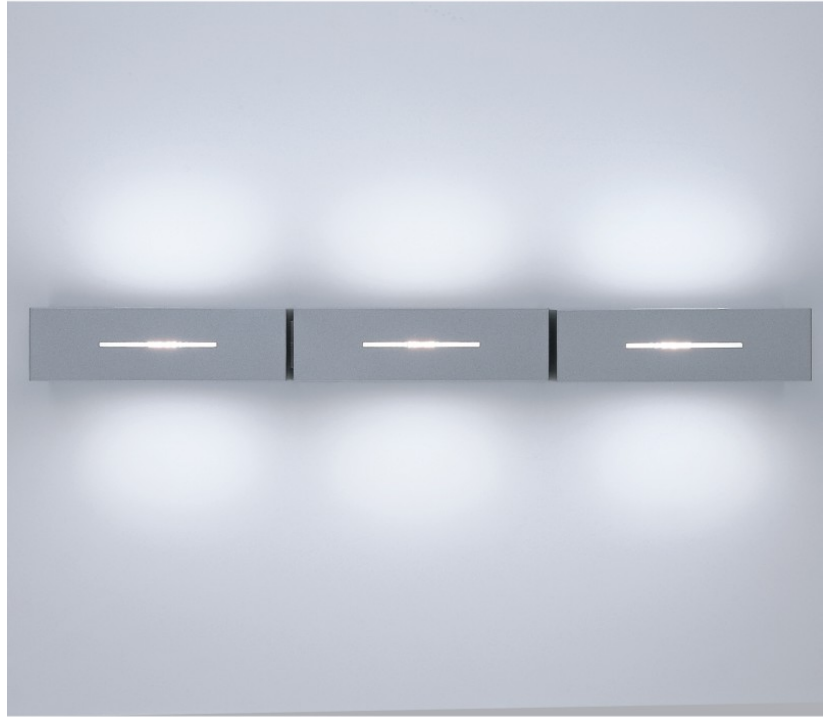

BLOC SURFACE

D93048

PROJECT	
TYPE	
NOTES	
QUANTITY	
DATE	

GENERAL

Series: Bloc
Brand: Milan
Division: Design
Mounting Type: Surface
Mounting Location: Wall
Subcategory: Ambient

PHYSICAL

Shape: Rectangle
Length (mm): 375
Length (in): 14 3/4
Height (mm): 110
Height (in): 4 5/16
Extension (mm): 96
Extension (in): 3 3/4
Weight (kg): 1.23
Weight (lbs): 2.7
Fixture Material: Metal

ELECTRICAL

Number of Lamps: 3
Lamp Type: LED Retrofit
Lamp Shape: T4
Bulb Included: Bulb Not Included
Total Output Wattage (W): 9
Max. Wattage Per Lamp (W): 3
Lamp Base: G9
Input Voltage (V): 120

LED

OPTICAL

RATINGS AND CERTIFICATIONS

Certified By: CSA Certified to UL and CSA Standards
IP rating: IP20

108mm 4 1/4"

108mm 4 1/4"

J-Box cover plate
Included

365mm 14 3/8"

36mm
1 7/16"

82mm 3 1/4"